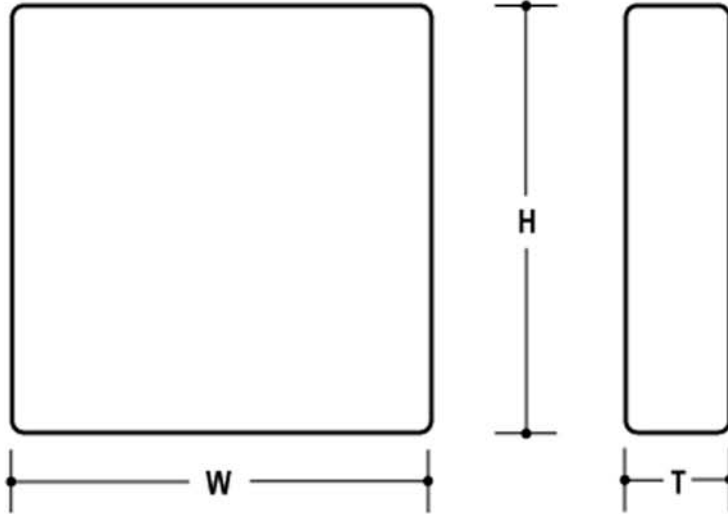

ADDRESS PLAQUE

by Centurion Stone®

Engraving Not Provided

791

PATTERN DESCRIPTION AND DIMENSIONS

PATTERN	TEXTURE	CODE	THICKNESS	HEIGHT	WIDTH
Address Plaque	Smooth Face. Chiseled Edges	791	1.5"	10.5"	15"

Packaging		Weights	
#	Pcs.	Skid	Pcs.
791	51	663	12