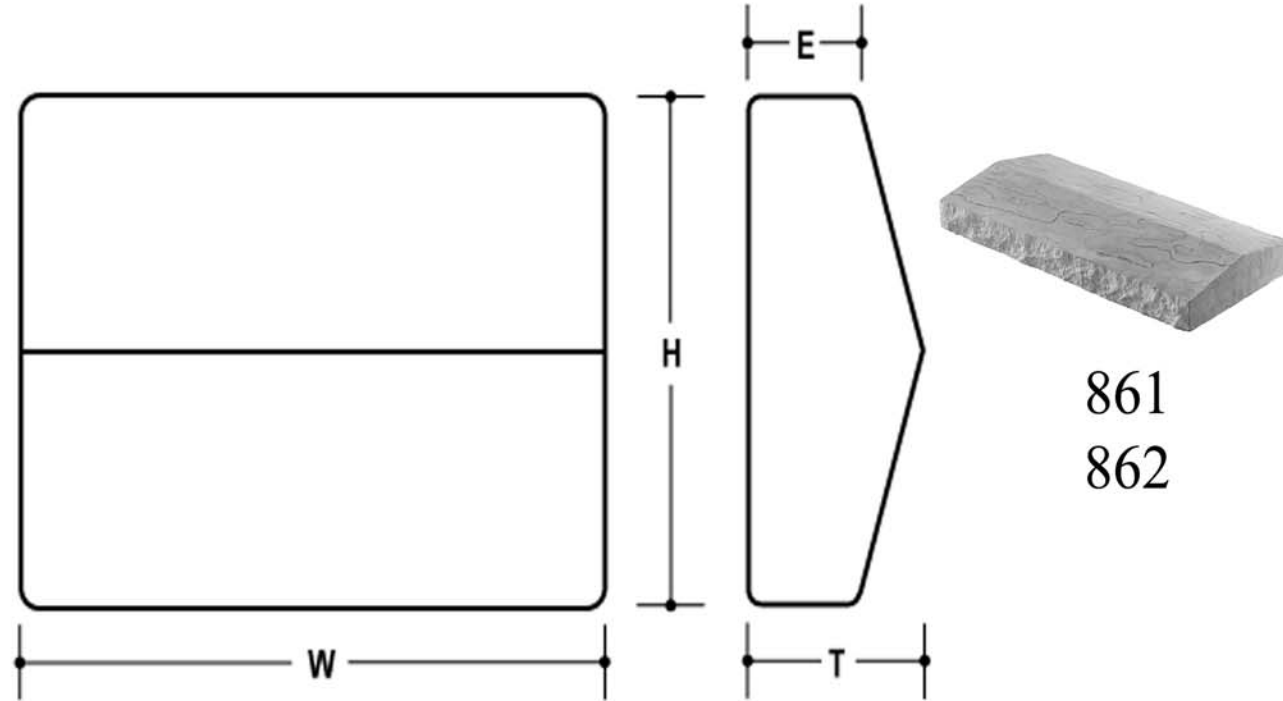

BEVELED WALL CAP

by Centurion Stone®

861
862

PATTERN DESCRIPTION AND DIMENSIONS

PATTERN	TEXTURE	CODE	THICKNESS	HEIGHT	WIDTH	EDGE
Beveled Wall Cap	Slate Face Chiseled Edge	861	3"	12"	24"	2"
Beveled Wall Cap	Slate Face Chiseled Edge	862	3"	16"	24"	2"

Packaging		Weights	
#	Pcs.	Skid	Pcs.
861	36	1880	50
862	26	1900	70

Drawn By: Centurion Stone
Date:
Revised:
Scale: NOT TO SCALE
Checked by:
Sheet: 1 of 1

50 Van Buren Street
Nashville, TN 37208-1718
Phone: 1-800-786-6352
Fax: (615) 726-1795