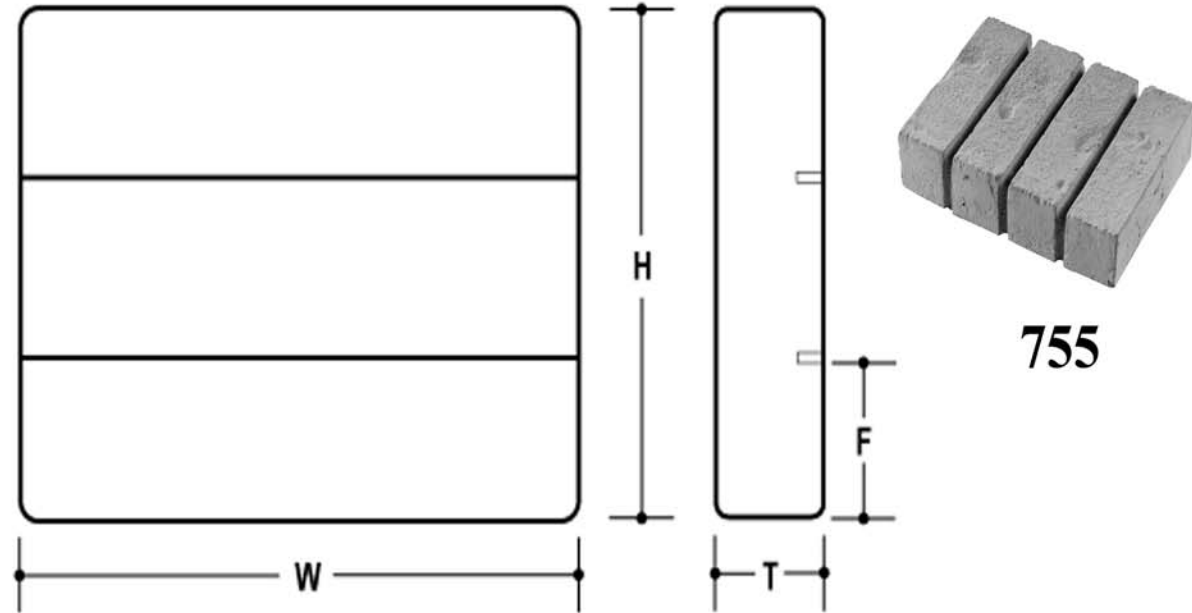

BRICK TRIM 4 PIECE

by Centurion Stone®

PATTERN DESCRIPTION AND DIMENSIONS

PATTERN	TEXTURE	CODE	THICKNESS	HEIGHT	WIDTH	FACE
Brick Trim 4 piece	Used Brick Texture	755	2"	10.375"	7.75"	2.25"

Packaging		Weights	
#	Pcs. Per Skid	Skid	Pcs.
755	90	1060	11