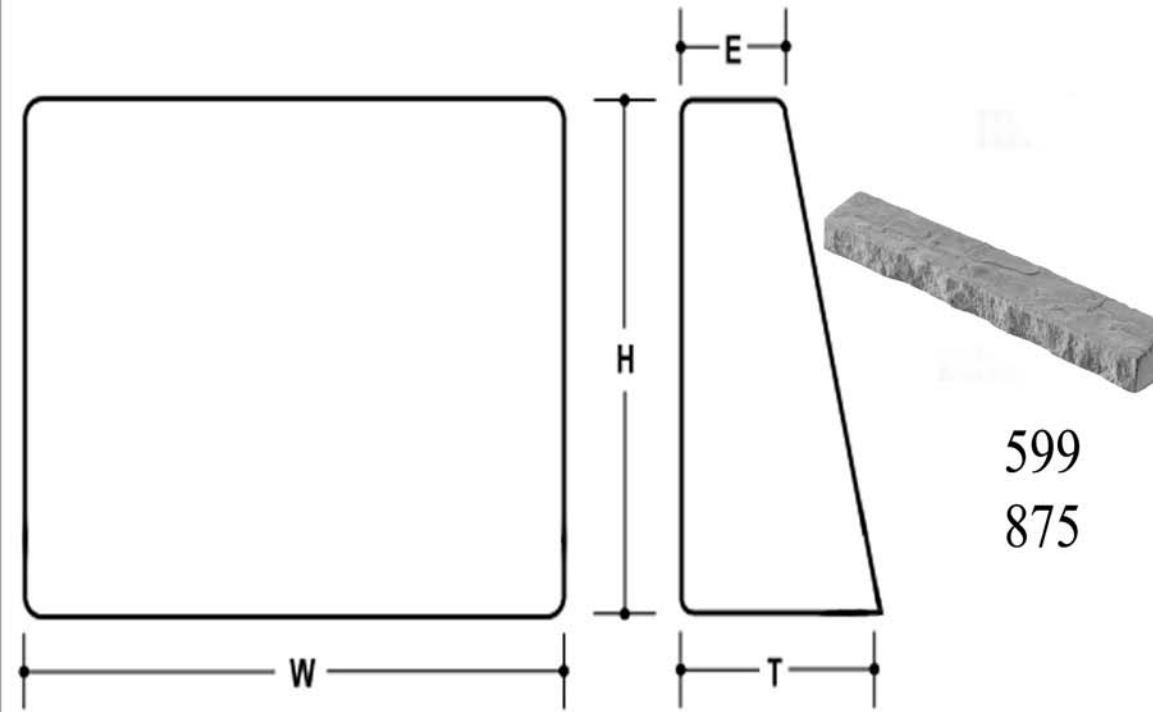

## PATTERN DESCRIPTION AND DIMENSIONS

PATTERN	TEXTURE	CODE	THICKNESS	HEIGHT	WIDTH	EDGE
Chiseled Water Edge	Smooth top. Chisele front edge	599	2.25"	4.5"	24"	1.75"
Chiseled Water Edge	Slate top. Chiseled front edge	875	2.25"	3"	24"	1.75"

Packaging		Weights	
#	Pcs.	Skid	Pcs.
599	44	836	17.3
875	66	720	9.8

Drawn By: Centurion Stone  
 Date:  
 Revised:  
 Scale: NOT TO SCALE  
 Checked by:  
 Sheet: 1 of 1

50 Van Buren Street  
 Nashville, TN 37208-1718  
 Phone: 1-800-786-6352  
 Fax: (615) 726-1795