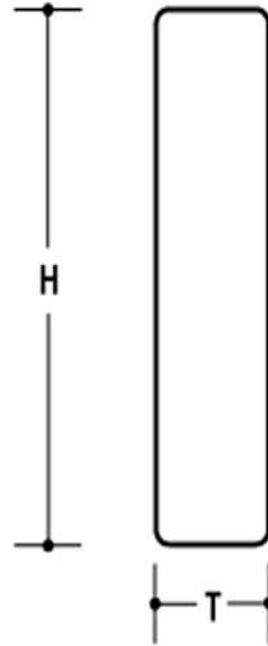

FLAT WALL CAPSTONE

by Centurion Stone®

555

569

PATTERN DESCRIPTION AND DIMENSIONS

PATTERN	TEXTURE	CODE	THICKNESS	HEIGHT	WIDTH
1 3/4" Wall Capstone	Slate top chiseled edges	555	1 3/4"	20"	12"
9 x 36 Wall Capstone	Chiseled Face	569	2"	36"	9"

Packaging		Weights	
#	Pcs.	Skid	Pcs
555	34	884	24
569	26	1560	57

Drawn By: Centurion Stone
 Date:
 Revised:
 Scale: NOT TO SCALE
 Checked by:
 Sheet: 1 of 1

50 Van Buren Street
 Nashville, TN 37208-1718
 Phone: 1-800-786-6352
 Fax: (615) 726-1795