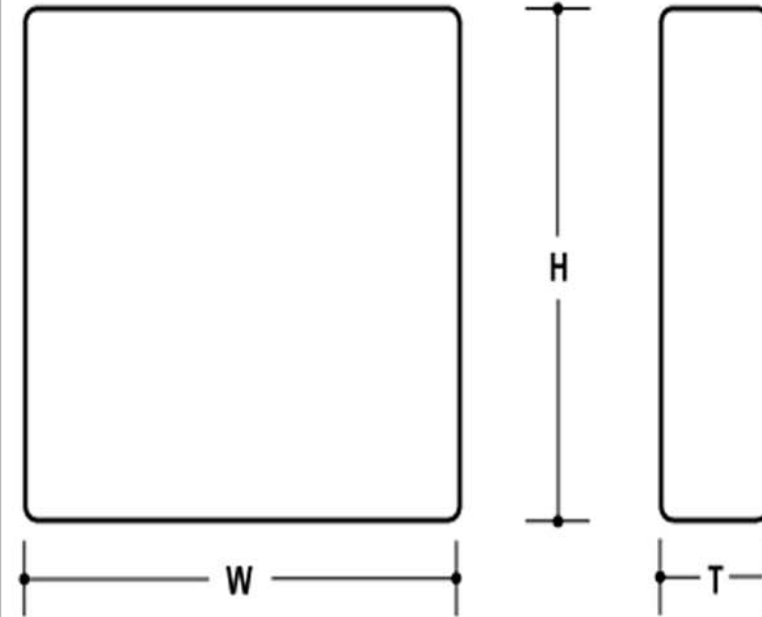

HEARTHSTONE

by Centurion Stone®

860

PATTERN DESCRIPTION AND DIMENSIONS

PATTERN	TEXTURE	CODE	THICKNESS	HEIGHT	WIDTH
Hearthstone	Flat slate top with chiseled edges.	860	1.75	20"	18"

Packaging		Weights	
#	Pcs.	Skid	Pcs.
860	34	1394	39