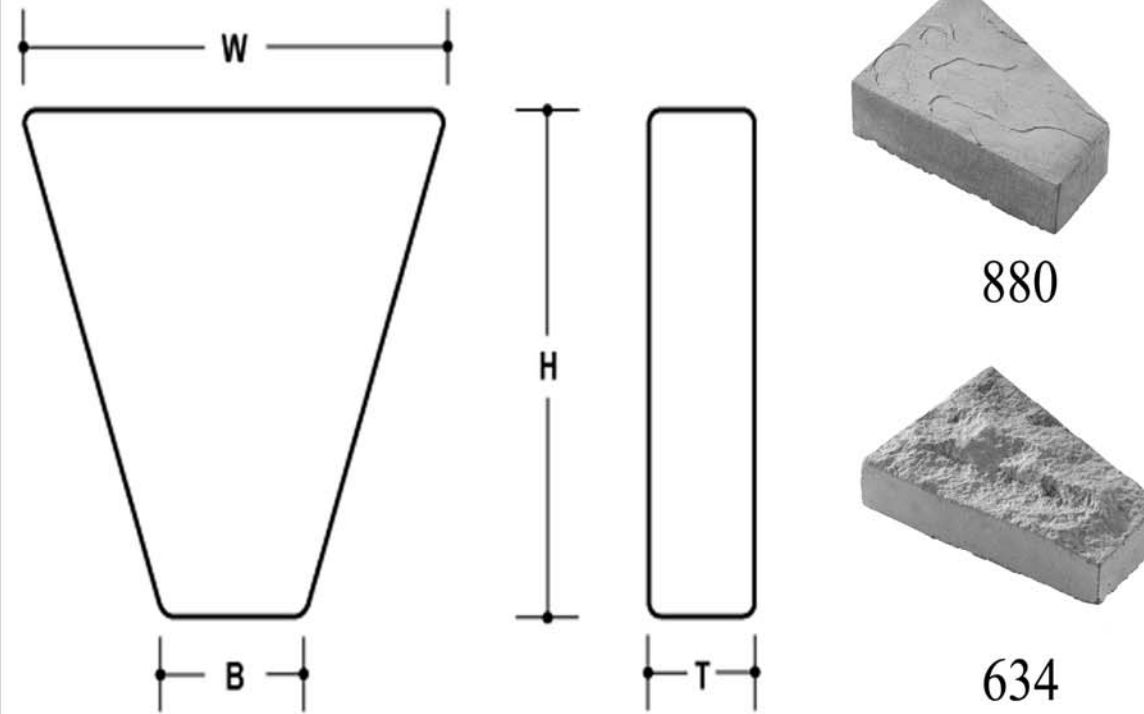

KEYSTONES

by Centurion Stone®

PATTERN DESCRIPTION AND DIMENSIONS

PATTERN	TEXTURE	CODE	THICKNESS	HEIGHT	WIDTH	BOTTOM WIDTH
Keystone	Chiseled Face	634	2"	10.5"	8"	4"
Keystone	Slate Face	880	2"	10.5"	8"	4"

#	Packaging		Weights		
	Skid	Box	Skid	Box	Pcs.
634	60	4	550	35	8
880	60	4	550	35	8