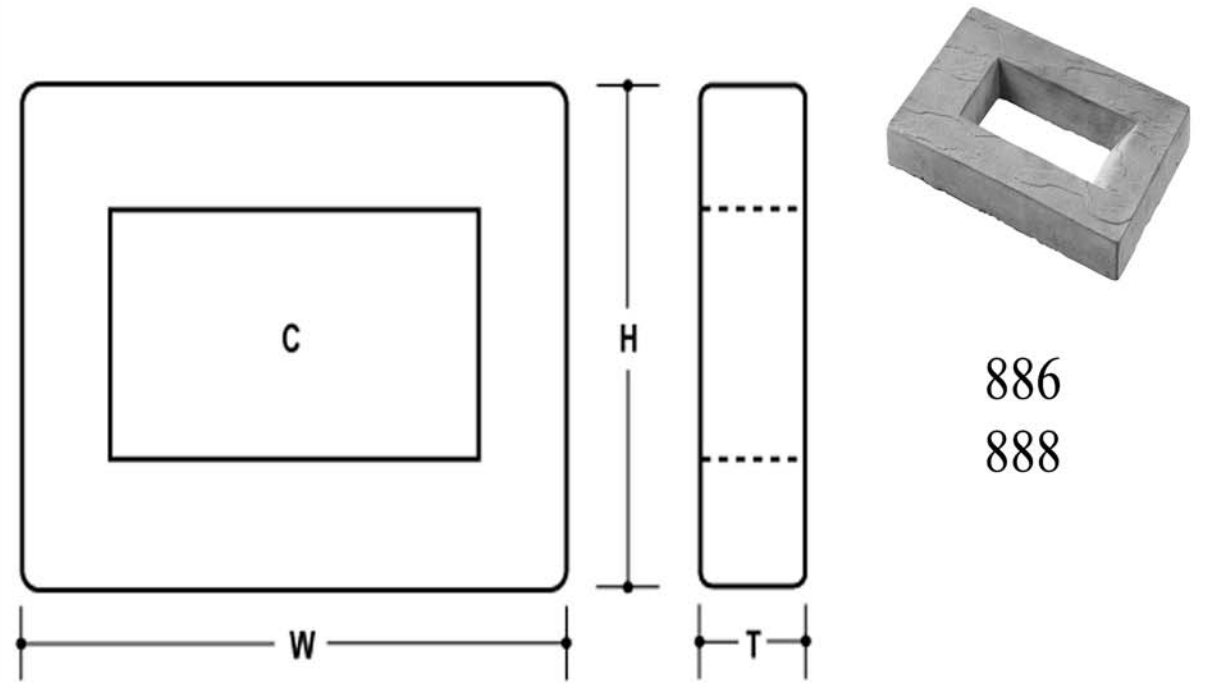

OUTLET BOX TRIM

by Centurion Stone®

886
888

PATTERN DESCRIPTION AND DIMENSIONS

PATTERN	TEXTURE	CODE	THICKNESS	HEIGHT	WIDTH	CUTOUT
Outlet Box Trim	Slate Face	886	1.5"	6.75"	7.75"	2.375" X 4.25"
Outdoor Outlet	Slate Face	888	1.5"	12"	8"	3.75" X 6.25"

Packaging #	Pieces		Weights		
	Skid	Box	Skid	Box	Pcs.
886	120	8	670	40	5
888	120	4	590	18	4.3

Drawn By: Centurion Stone
Date:
Revised:
Scale: NOT TO SCALE
Checked by:
Sheet: 1 of 1

50 Van Buren Street
Nashville, TN 37208-1718
Phone: 1-800-786-6352
Fax: (615) 726-1795