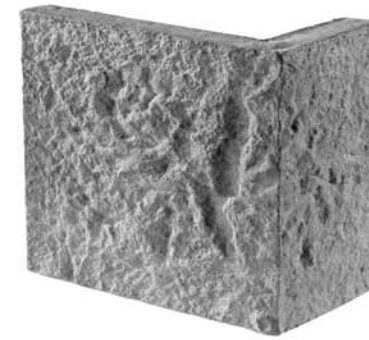

QUOIN CORNERS[®]

by Centurion Stone

850

PATTERN DESCRIPTION AND DIMENSIONS

PATTERN	TEXTURE	CODE	THICKNESS	HEIGHT	WIDTH	FACE
Quoin Corners	Chiseled Face	850	1.5"	11"	14"	6.5"

Packaging		Weights	
#	Pcs.	Skid	Pcs.
850	32	1090	32