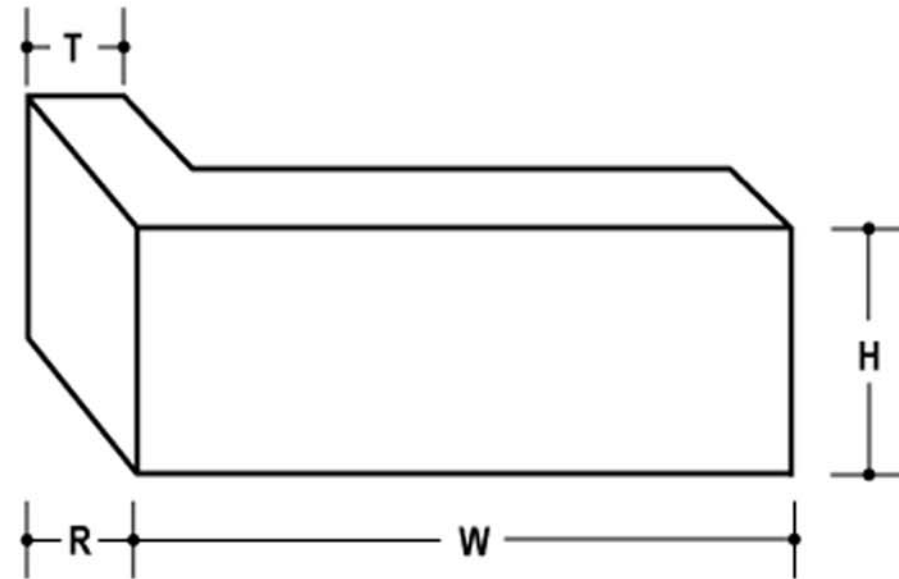

QUOIN CORNERS[®]

by Centurion Stone

850

PATTERN DESCRIPTION AND DIMENSIONS

PATTERN	TEXTURE	CODE	THICKNESS	HEIGHT	WIDTH	FACE
Quoin Corners	Chiseled Face	850	1.5"	11"	14"	6.5"

Packaging		Weights	
#	Pcs.	Skid	Pcs.
850	32	1090	32