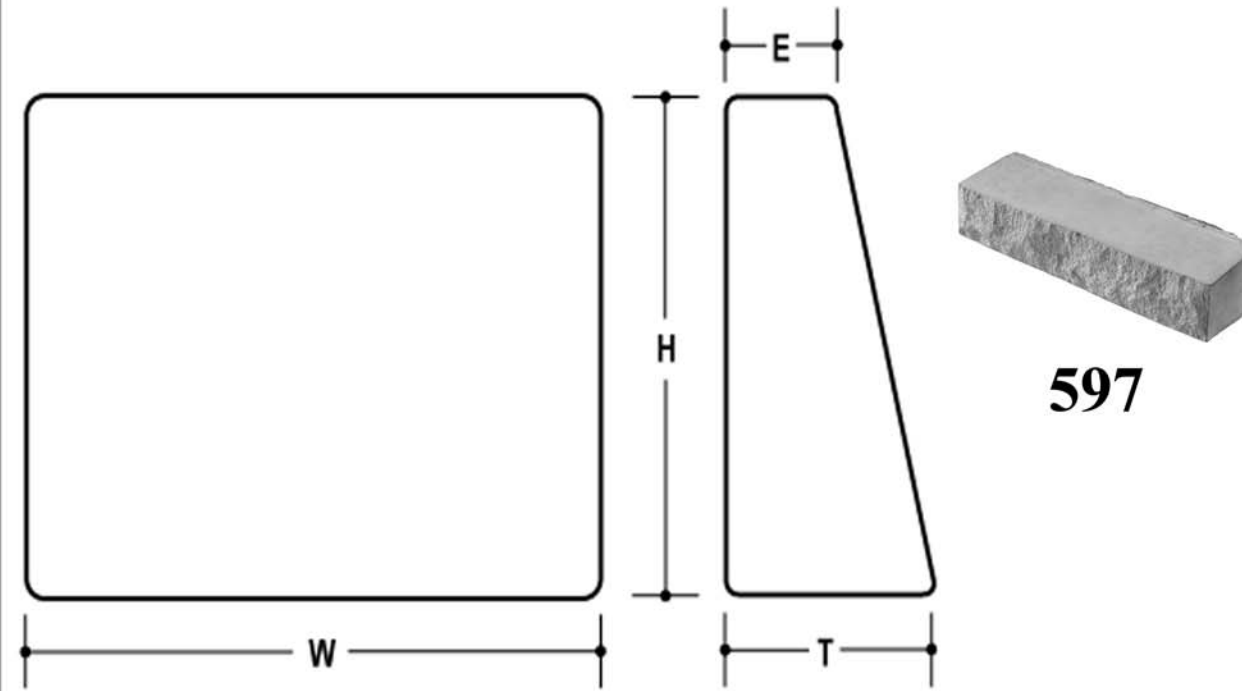

RETRO SILL

by Centurion Stone®

PATTERN DESCRIPTION AND DIMENSIONS

PATTERN	TEXTURE	CODE	THICKNESS	HEIGHT	WIDTH	EDGE
Retro Sill	Chiseled Face and edges	597	4"	6"	24"	3.5"

Packaging		Weights	
#	Pcs.	Skid	Pcs.
597	42	1830	42