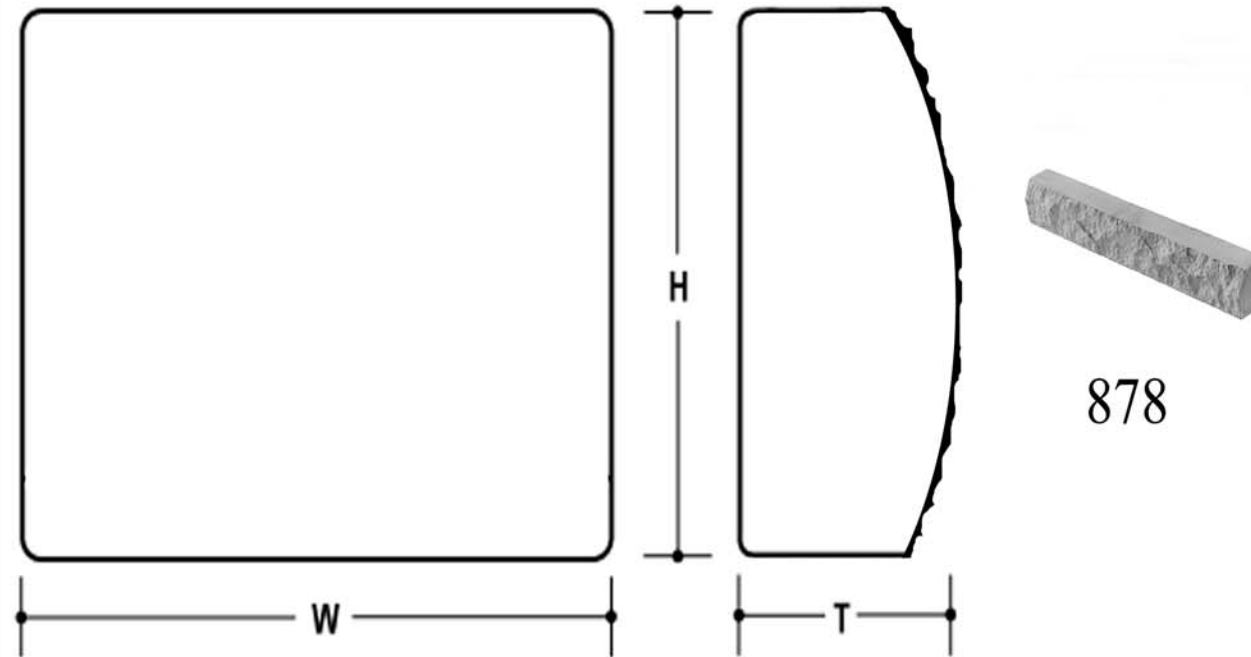

ROCK FACE SILL

by Centurion Stone®

PATTERN DESCRIPTION AND DIMENSIONS

PATTERN	TEXTURE	CODE	THICKNESS	HEIGHT	WIDTH	EDGE
Rock Face Sill	Chiseled Face and edge	878	2.5"	3.5"	23"	

Packaging		Weights	
#	Pcs.	Skid	Pcs.
878	42	600	12.6