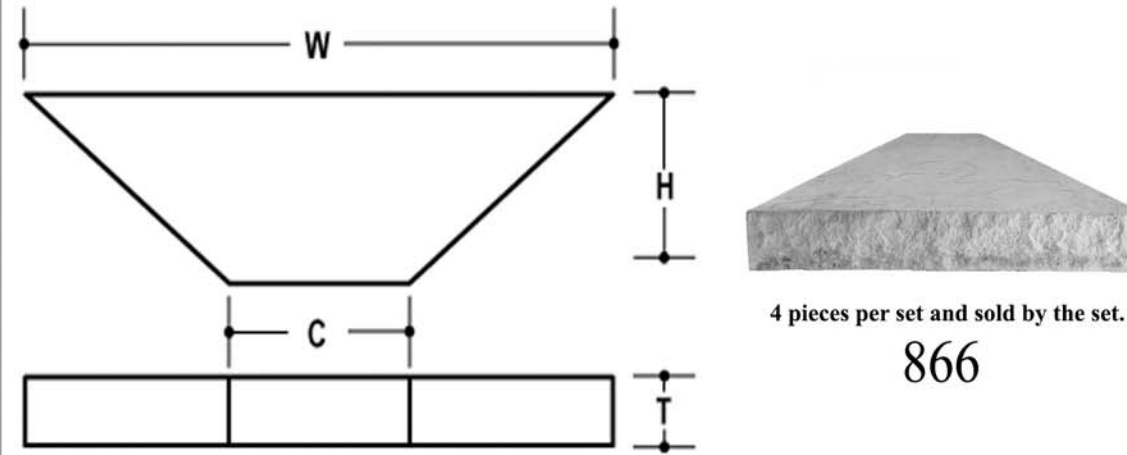

SPLIT FLAT COLUMN CAP

by Centurion Stone®

4 pieces per set and sold by the set.
866

PATTERN DESCRIPTION AND DIMENSIONS

PATTERN	TEXTURE	CODE	THICKNESS	HEIGHT	WIDTH	CUTOUT
Split Flat Column Cap	Slate top. Chiseled edges	866	4"	11.75"	30"	7"

Packaging		Weights	
#	Pcs.	Skid	Pcs
866	20 (5 Sets)	1270	60 each 240 lbs. set

Drawn By: Centurion Stone
Date:
Revised:
Scale: NOT TO SCALE
Checked by:
Sheet: 1 of 1

50 Van Buren Street
Nashville, TN 37208-1718
Phone: 1-800-786-6352
Fax: (615) 726-1795