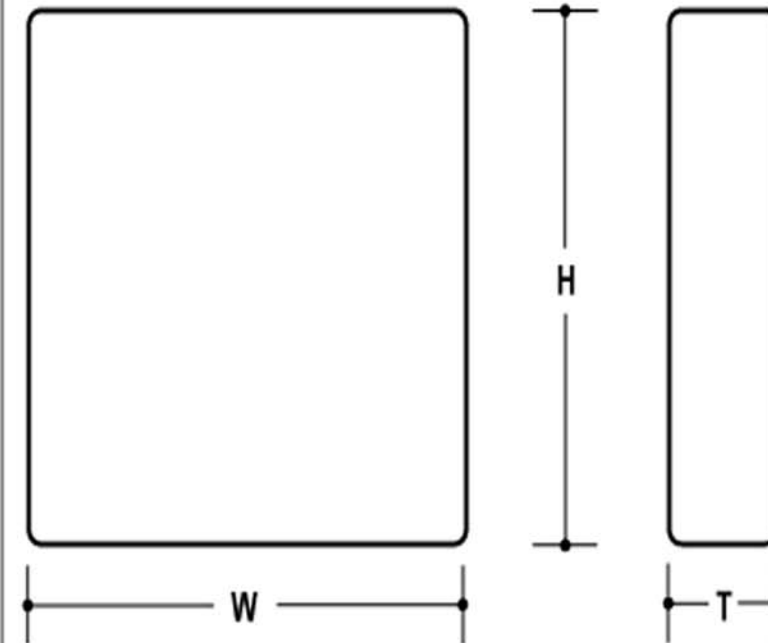

TRIM STONE

by Centurion Stone®

611

PATTERN DESCRIPTION AND DIMENSIONS

PATTERN	TEXTURE	CODE	THICKNESS	HEIGHT	WIDTH
Trim Stone	Square cut edges. Slate face.	611	2"	6"	8"

Packaging		Weights	
#	Pcs.	Skid	Pcs.
611	108	648	6