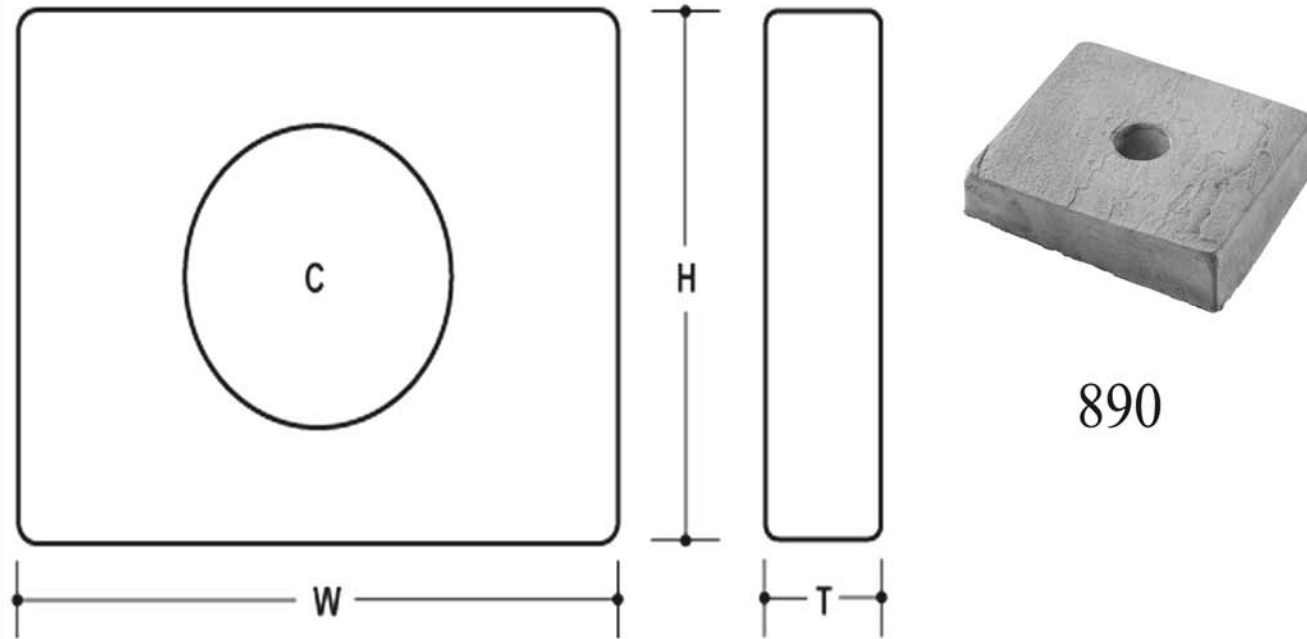

## PATTERN DESCRIPTION AND DIMENSIONS

PATTERN	TEXTURE	CODE	THICKNESS	HEIGHT	WIDTH	CUTOUT
Water Bib Trim	Slate Face	890	1.5"	6.75"	7.75"	1.5"

Packaging	Pieces		Weights		
	Skid	Box	Skid	Box	Pcs
890	120	8	670	40	5